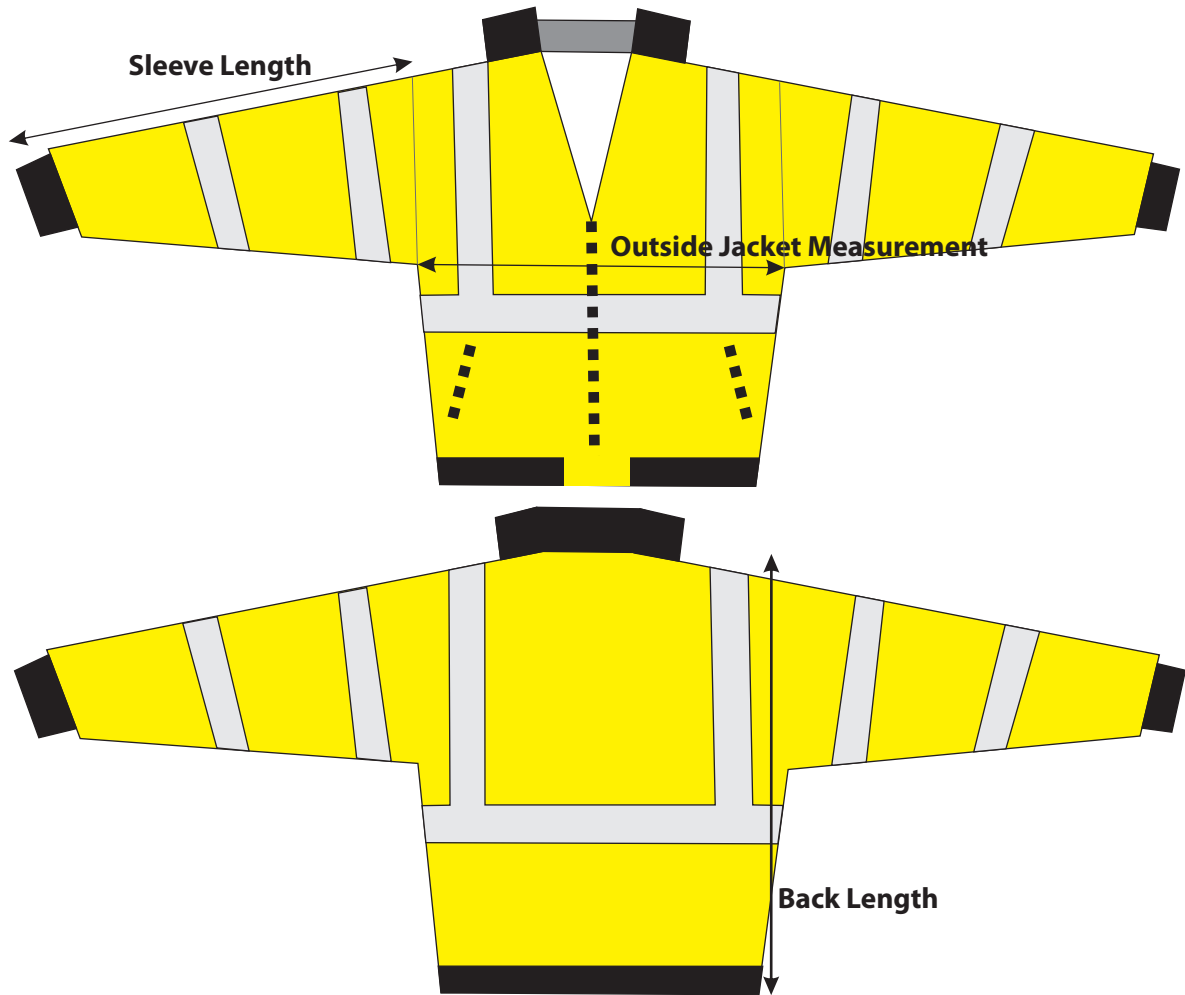

75-1301 75-1302
High-Visibility Bomber Jackets

Bomber Jacket 75-1301/75-1302 Specifications In Inches

	M	L	XL	X2	X3	X4	X5	X6
Chest Measurement	43 2/8	45 7/8	48 4/8	51 1/8	53 6/8	56 3/8	59	61 5/8
Outside Jacket Measurement	52	55 1/8	58 2/8	61 3/8	64 5/8	67 6/8	70 7/8	74
Back Length	28	28	28 6/8	28 6/8	29 4/8	29 4/8	30 3/8	30 3/8
Sleeve Length	25 5/8	26	26 3/8	26 6/8	27 1/8	27 4/8	28	28 3/8

Bomber Jacket 75-1301/75-1302 Specifications In CM

	M	L	XL	X2	X3	X4	X5	X6
Chest Measurement	110	117	123	130	137	143	150	157
Outside Jacket Measurement	132	140	148	156	164	172	180	188
Back Length	71	71	73	73	75	75	77	77
Sleeve Length	65	66	67	68	69	70	71	72